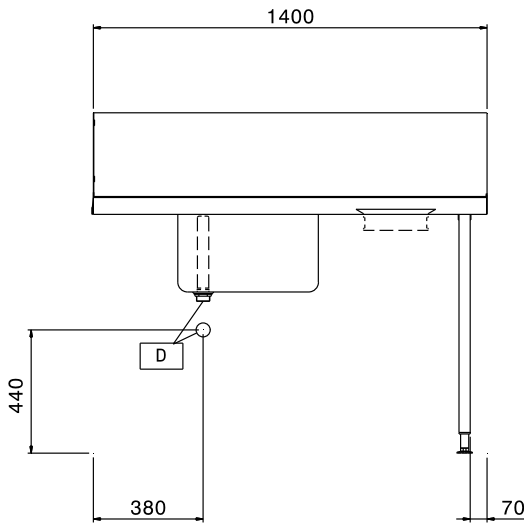

Key Information:

External dimensions, Width:	
865310 (BHHPTBH14R)	1400 mm
External dimensions, Depth:	745 mm
External dimensions, Height:	1170 mm
Net weight:	12 kg
Splashback Dimensions, Height:	300 mm
Basin dimensions:	500x400x300h

Front

Side