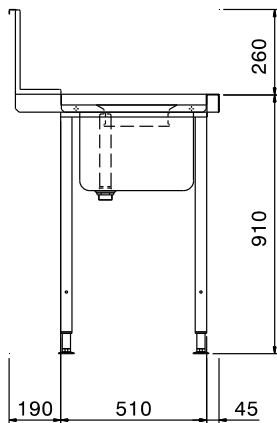

Key Information:

External dimensions, Width:	
865310 (BHHPTBH14R)	1400 mm
External dimensions, Depth:	745 mm
External dimensions, Height:	1170 mm
Net weight:	12 kg
Splashback Dimensions, Height:	300 mm
Basin dimensions:	500x400x300h